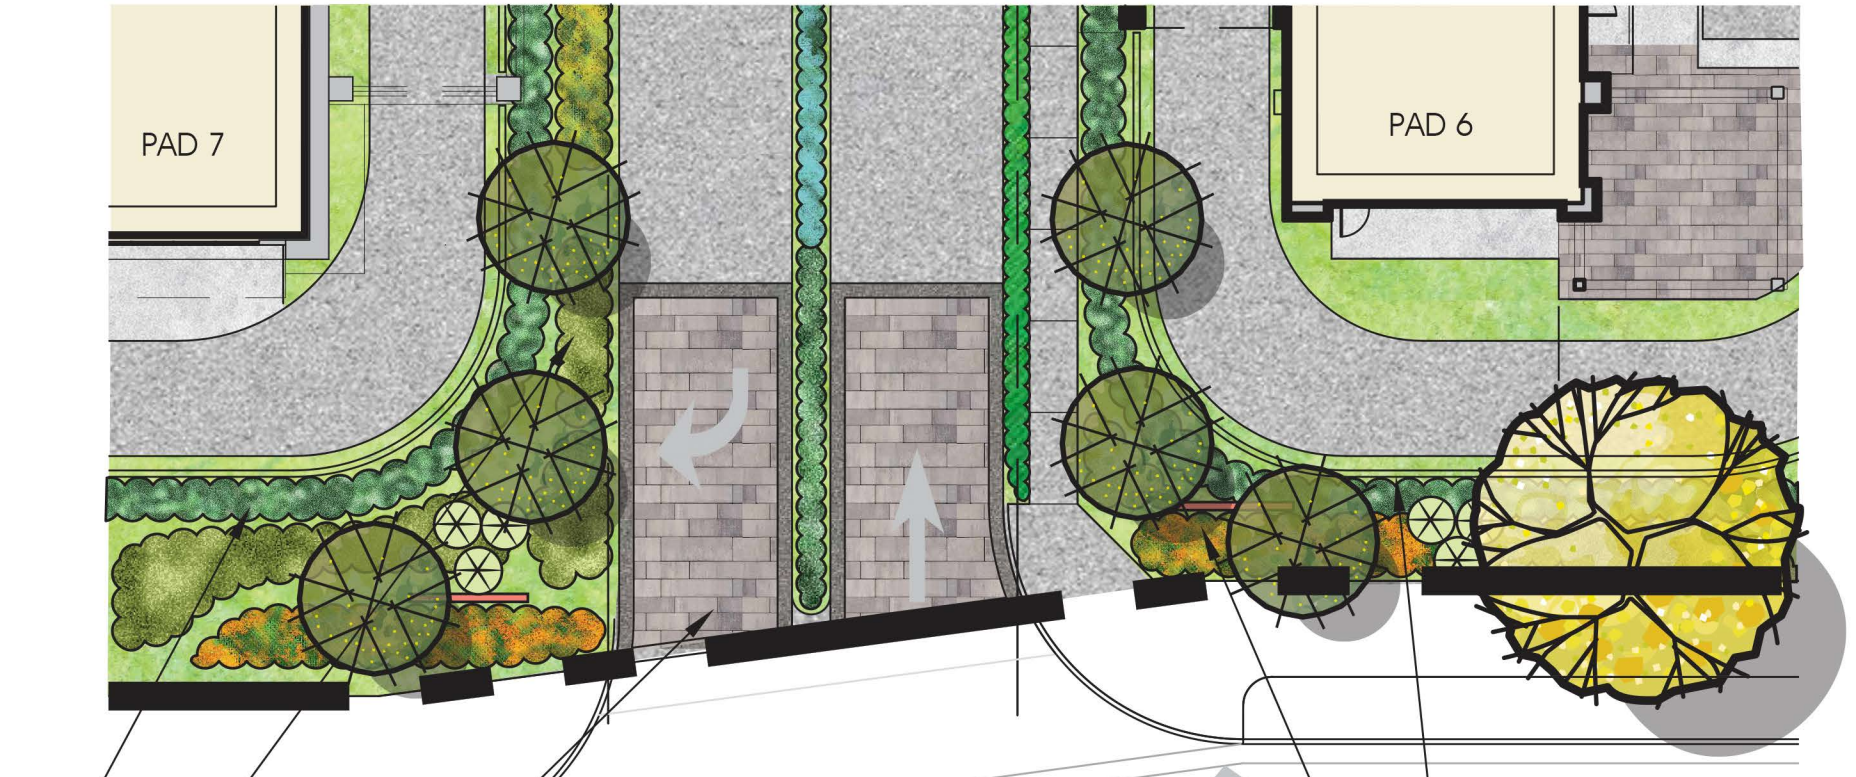

ENTRY DRIVE ENLARGEMENT

N. PERRIS BLVD

PAD 7

PAD 6

SCREENING SHRUB AT
DRIVE-THRU, TYP.

LOW ACCENT
GROUNDCOVER (TYP)

ENHANCED VEHICULAR
PAVING

PROPOSED SCREEN WALL PER CIVIL
ENGINEER'S PLANS
ACCENT SCULPTURAL PLANTING

OFFSITE PLANTING NOTE:
REFER TO MASTER DEVELOPER LANDSCAPE PLANS FOR OFFSITE IMPROVEMENTS

mma
Architecture

CONCEPTUAL LANDSCAPE PLAN

HARVEST LANDING RETAIL CENTER & BUSINESS PARK
S.W.C. OF PERRIS BLVD AND ORANGE AVE
PERRIS, CA 92571

SCALE: 1"=20'
CDPC PROJECT NO. 23072
OCTOBER 30, 2025

conceptual design + planning company
1475 Serrano Drive, Suite 200
Costa Mesa, CA 92626
T: 949.399.0870
www.cdpc.com

KEY MAP

N.T.S

VICINITY MAP

N.T.S

COSTA MESA • CENTRAL COAST • LAS VEGAS