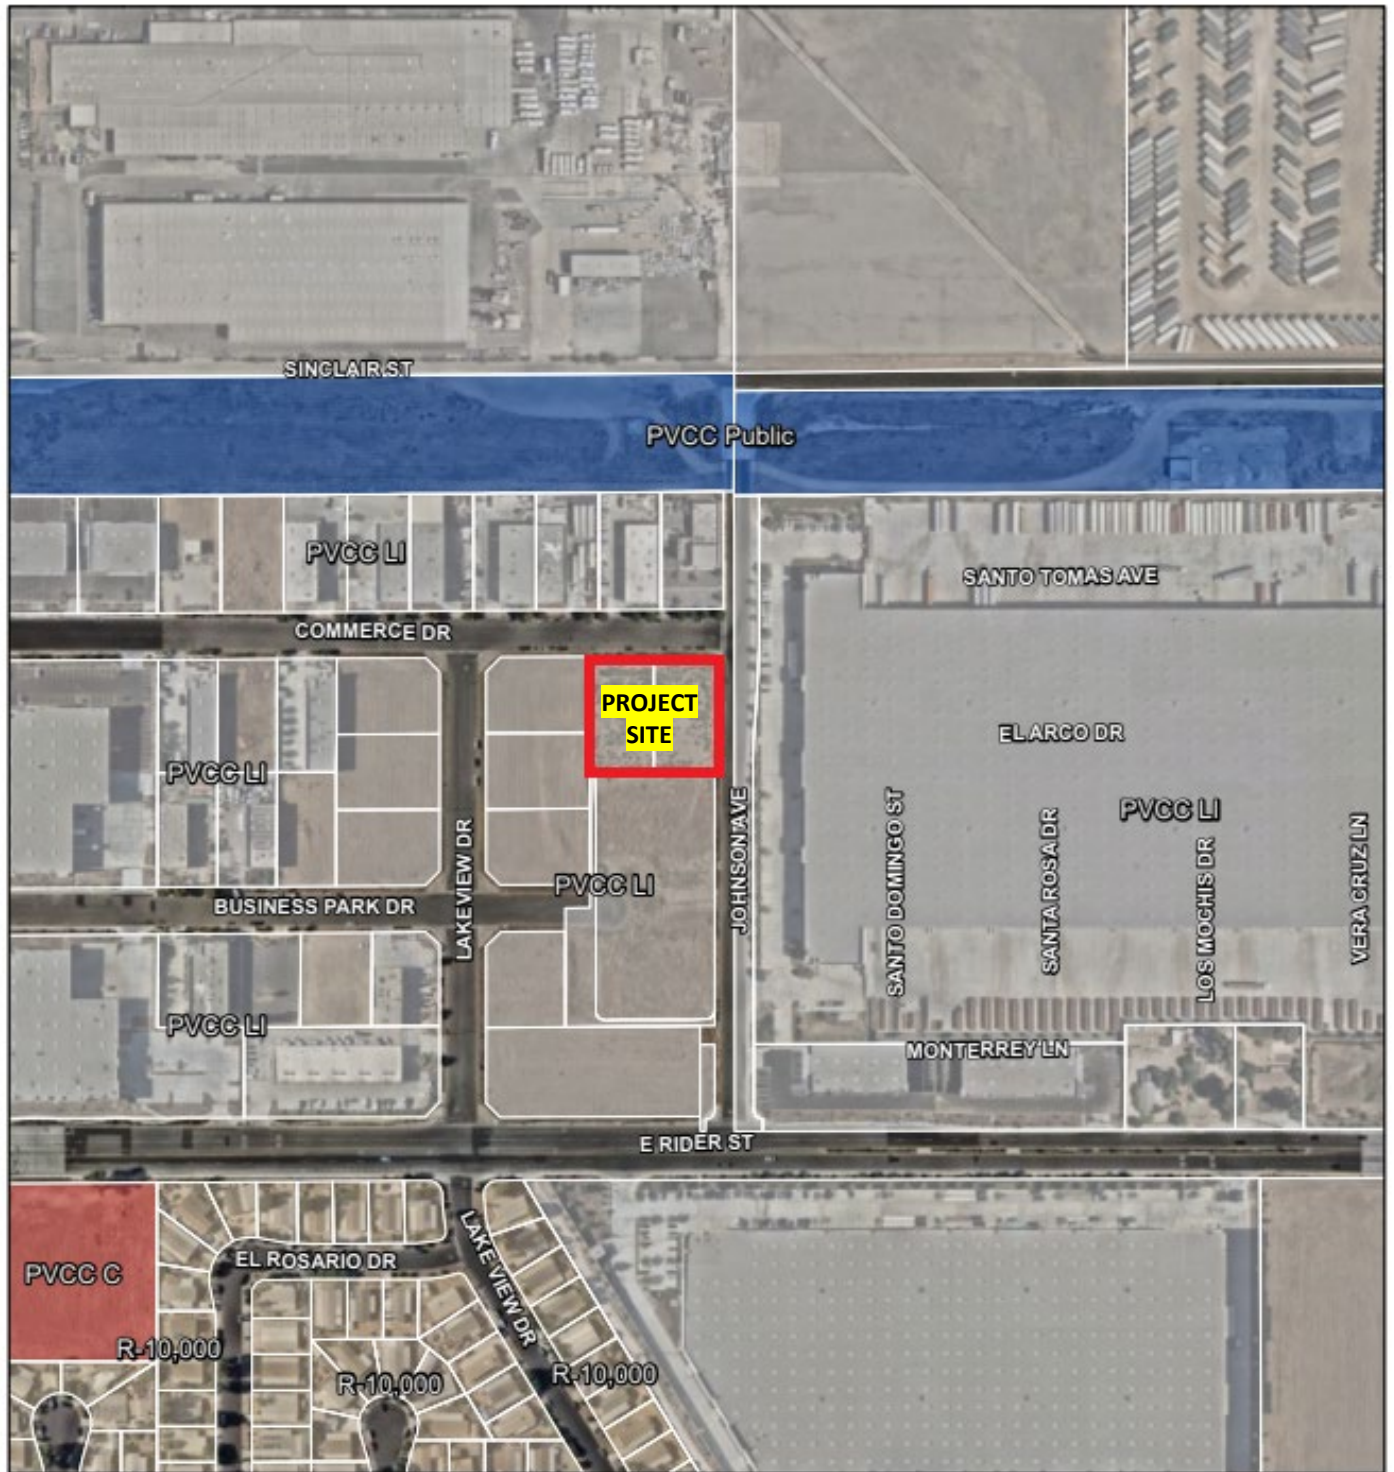

EXHIBIT C

Perris Valley Commerce Center Specific Plan Map

- Parcels
- Zoning
- Perris Valley Commerce Center Commercial (PVCC - C)
 - Perris Valley Commerce Center Light Industrial (PVCC - LI)
 - Perris Valley Commerce Center Public/Semi-Public Facility (PVCC - Public)
 - Residential 10,000 (R-10,000)
 - Perris Boundary