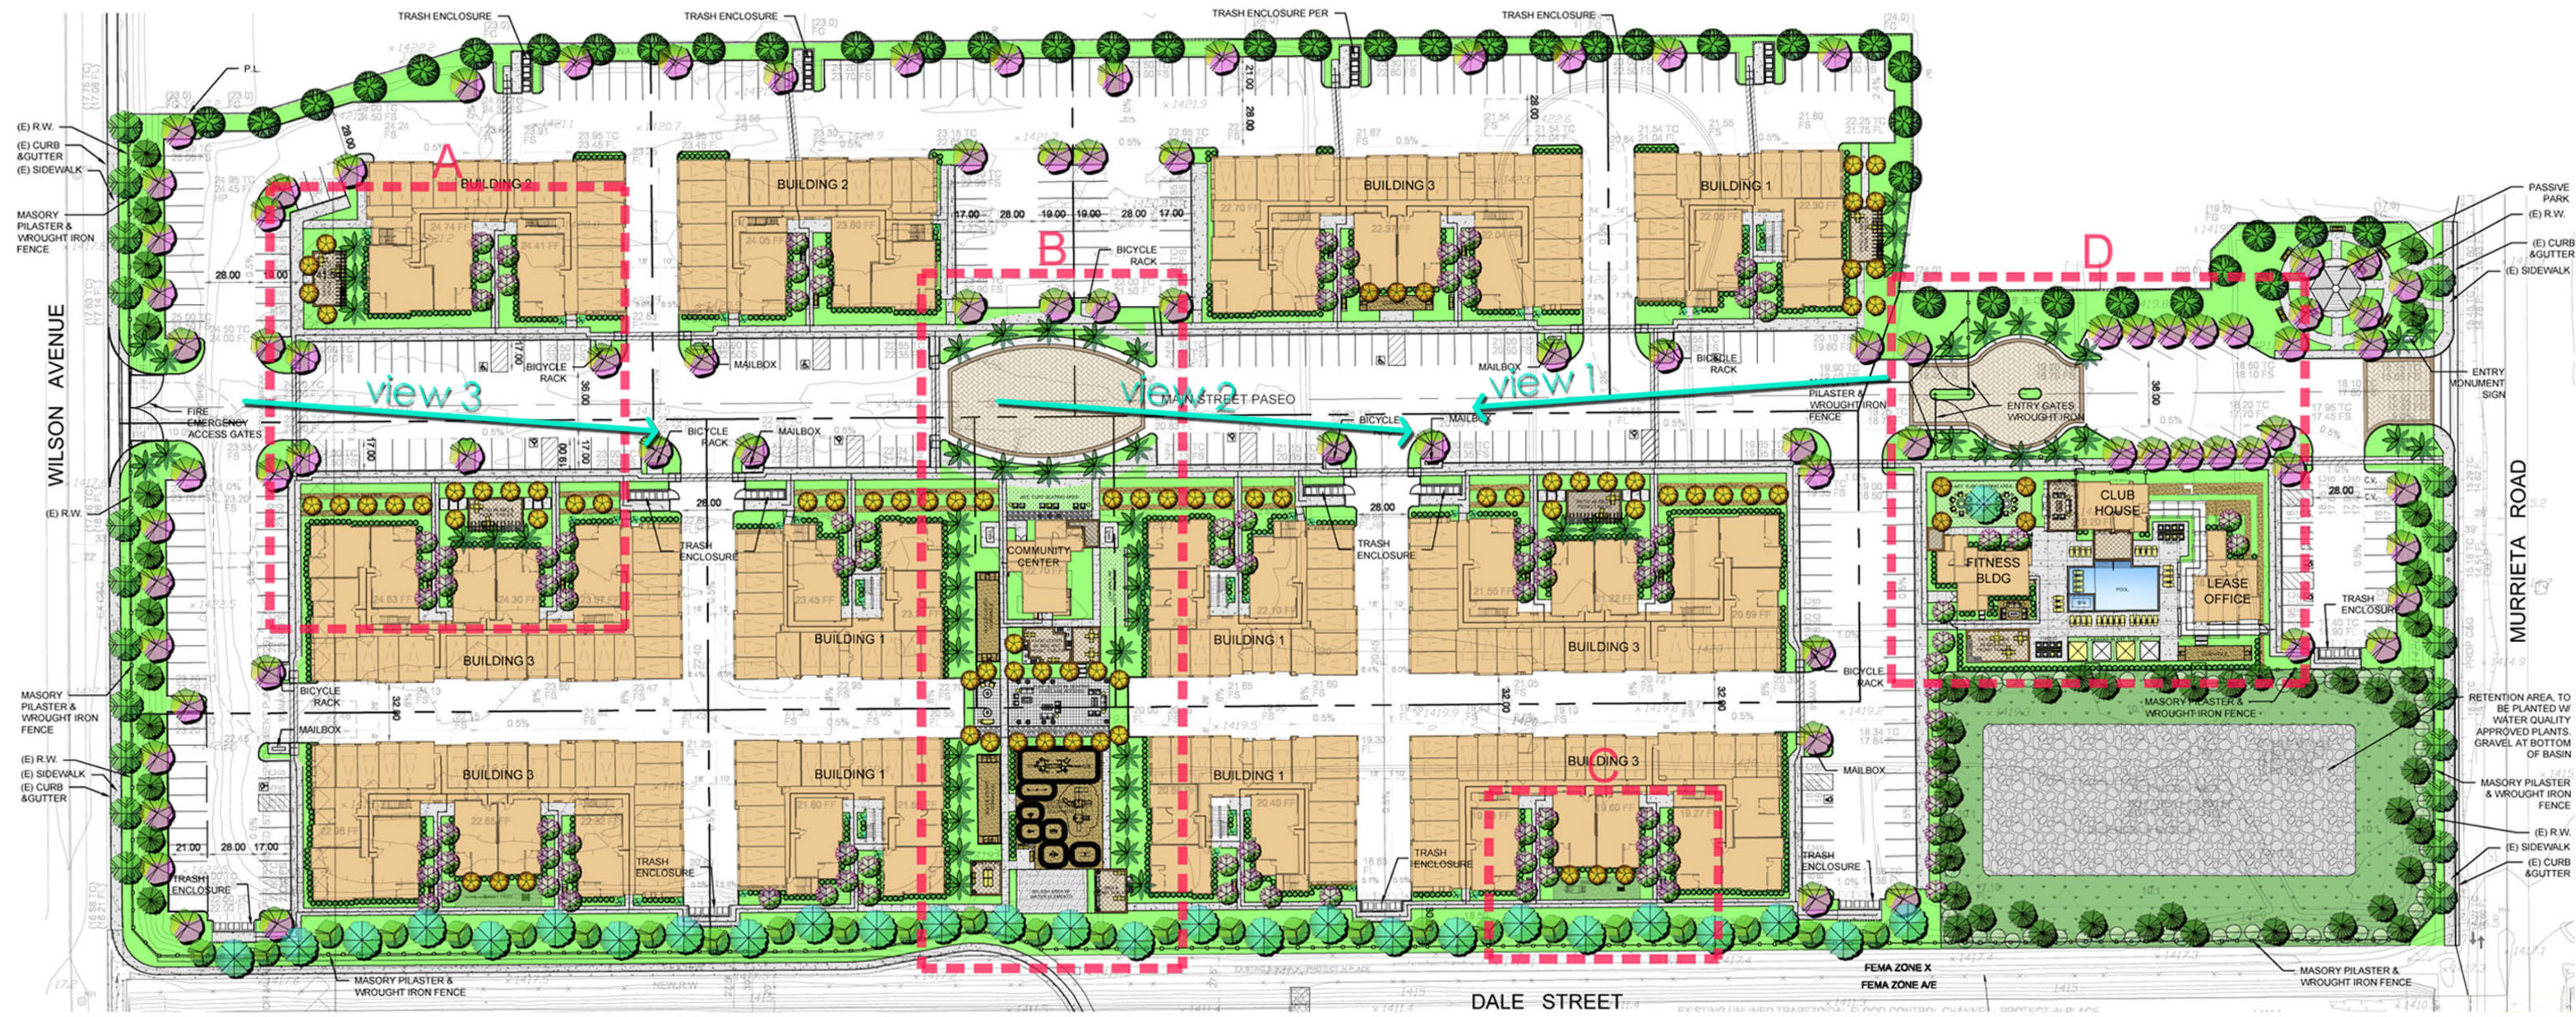

the
project portfolio
gallery

in the city of perris, calif.

a look into the works of : the

“coming soon”...

“ portfolio gallery ”...
village community
a destination at the ~

view key plan

a design concept by
ARCHIMETRICS
DESIGN BUILD STUDIO
1177 Ideho Street, Suite 200A
Redlands, Calif. 92374
909-322-7362

architectural character view 1

“ portfolio gallery ”...
village community
a destination at the ~

PRAIRIE VIEW
A VILLAGE COMMUNITY
a new village in the
city of perris, calif.

a design concept by
ARCHIMETRICS
DESIGN BUILD STUDIO
1177 Ideho Street, Suite 200A
Redlands, Calif. 92374
909-322-7362

architectural character view 2

“ portfolio gallery ”...
village community
a destination at the ~

PRAIRIE VIEW
A VILLAGE COMMUNITY
a new village in the
city of Perris, Calif.

a design concept by
ARCHIMETRICS
DESIGN BUILD STUDIO
1177 Ideho Street, Suite 200A
Redlands, Calif. 92374
909-322-7362

architectural character view 3

“ portfolio gallery ”...
village community
a destination at the ~

PRAIRIE VIEW
A VILLAGE COMMUNITY
a new village in the
city of Perris, Calif.