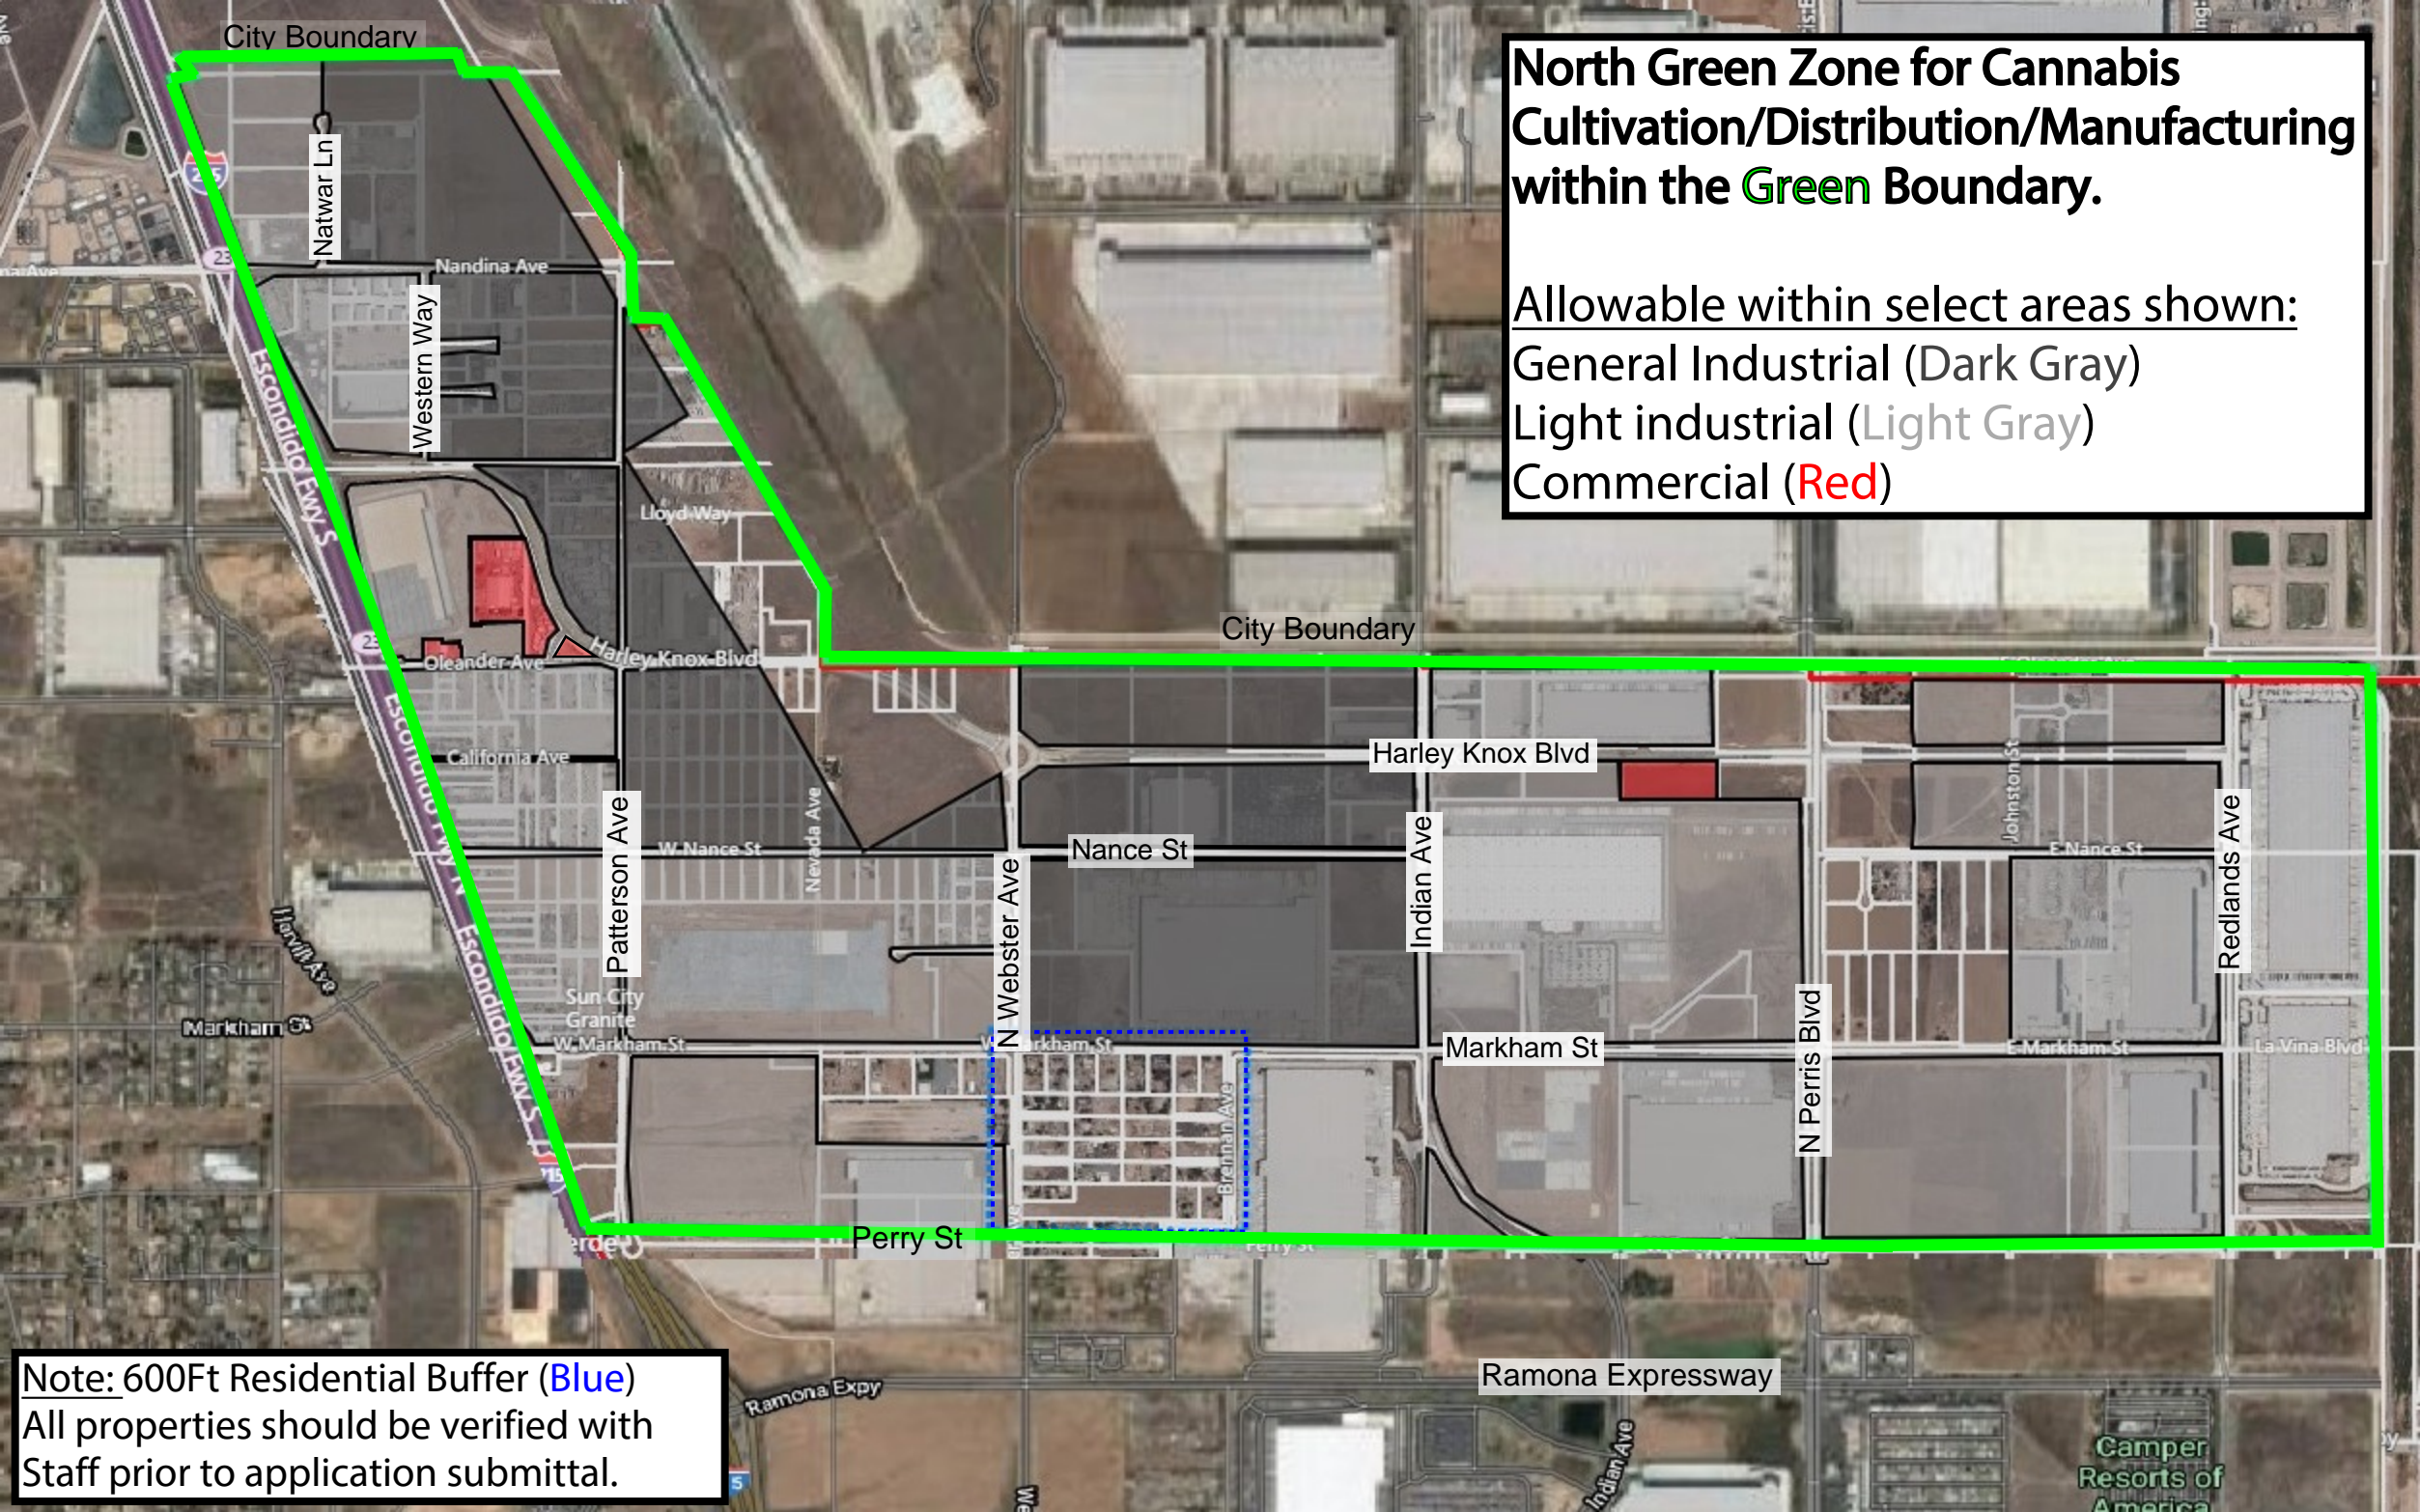

**North Green Zone for Cannabis
Cultivation/Distribution/Manufacturing
within the Green Boundary.**

Allowable within select areas shown:
General Industrial (Dark Gray)
Light industrial (Light Gray)
Commercial (Red)

Note: 600Ft Residential Buffer (Blue)
All properties should be verified with
Staff prior to application submittal.